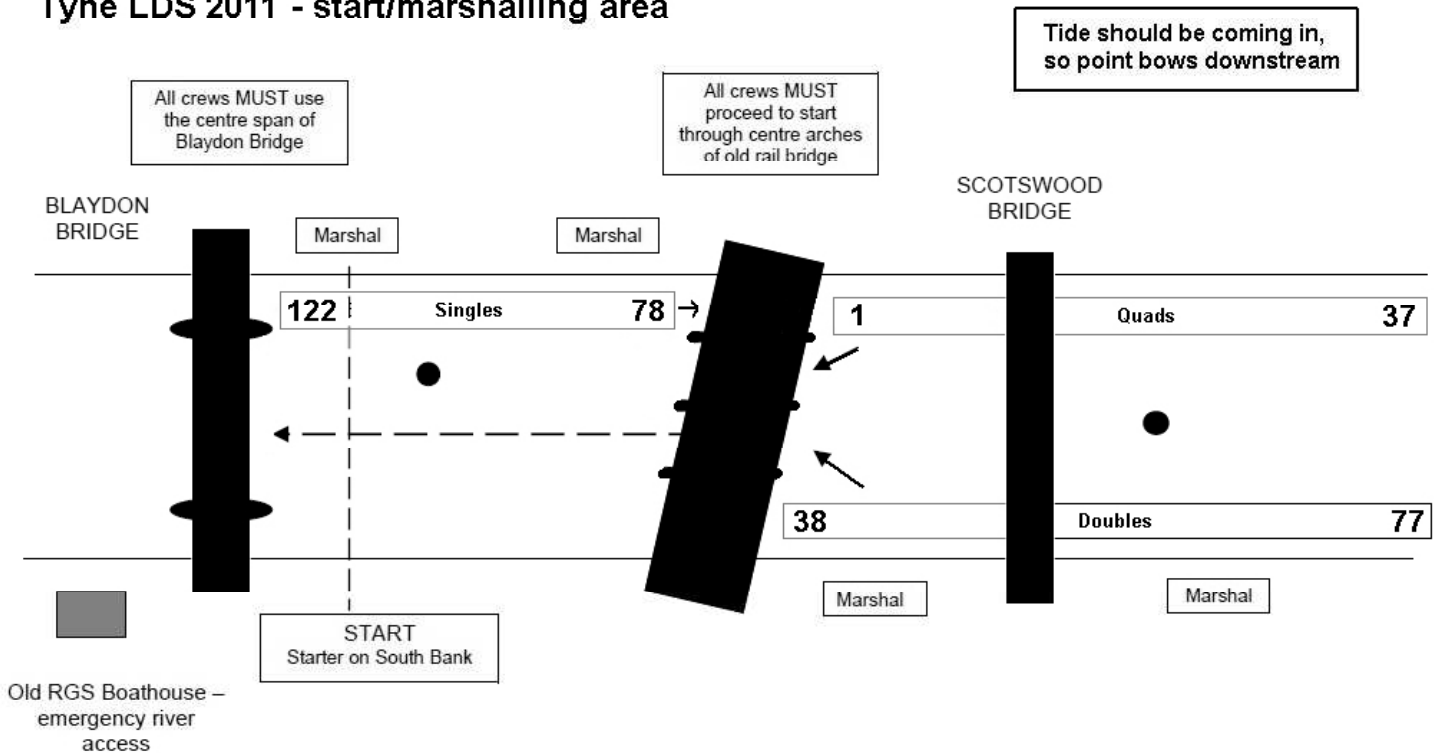

## Tyne LDS 2011 - start/marshalling area

## Tyne LDS 2011 finish area